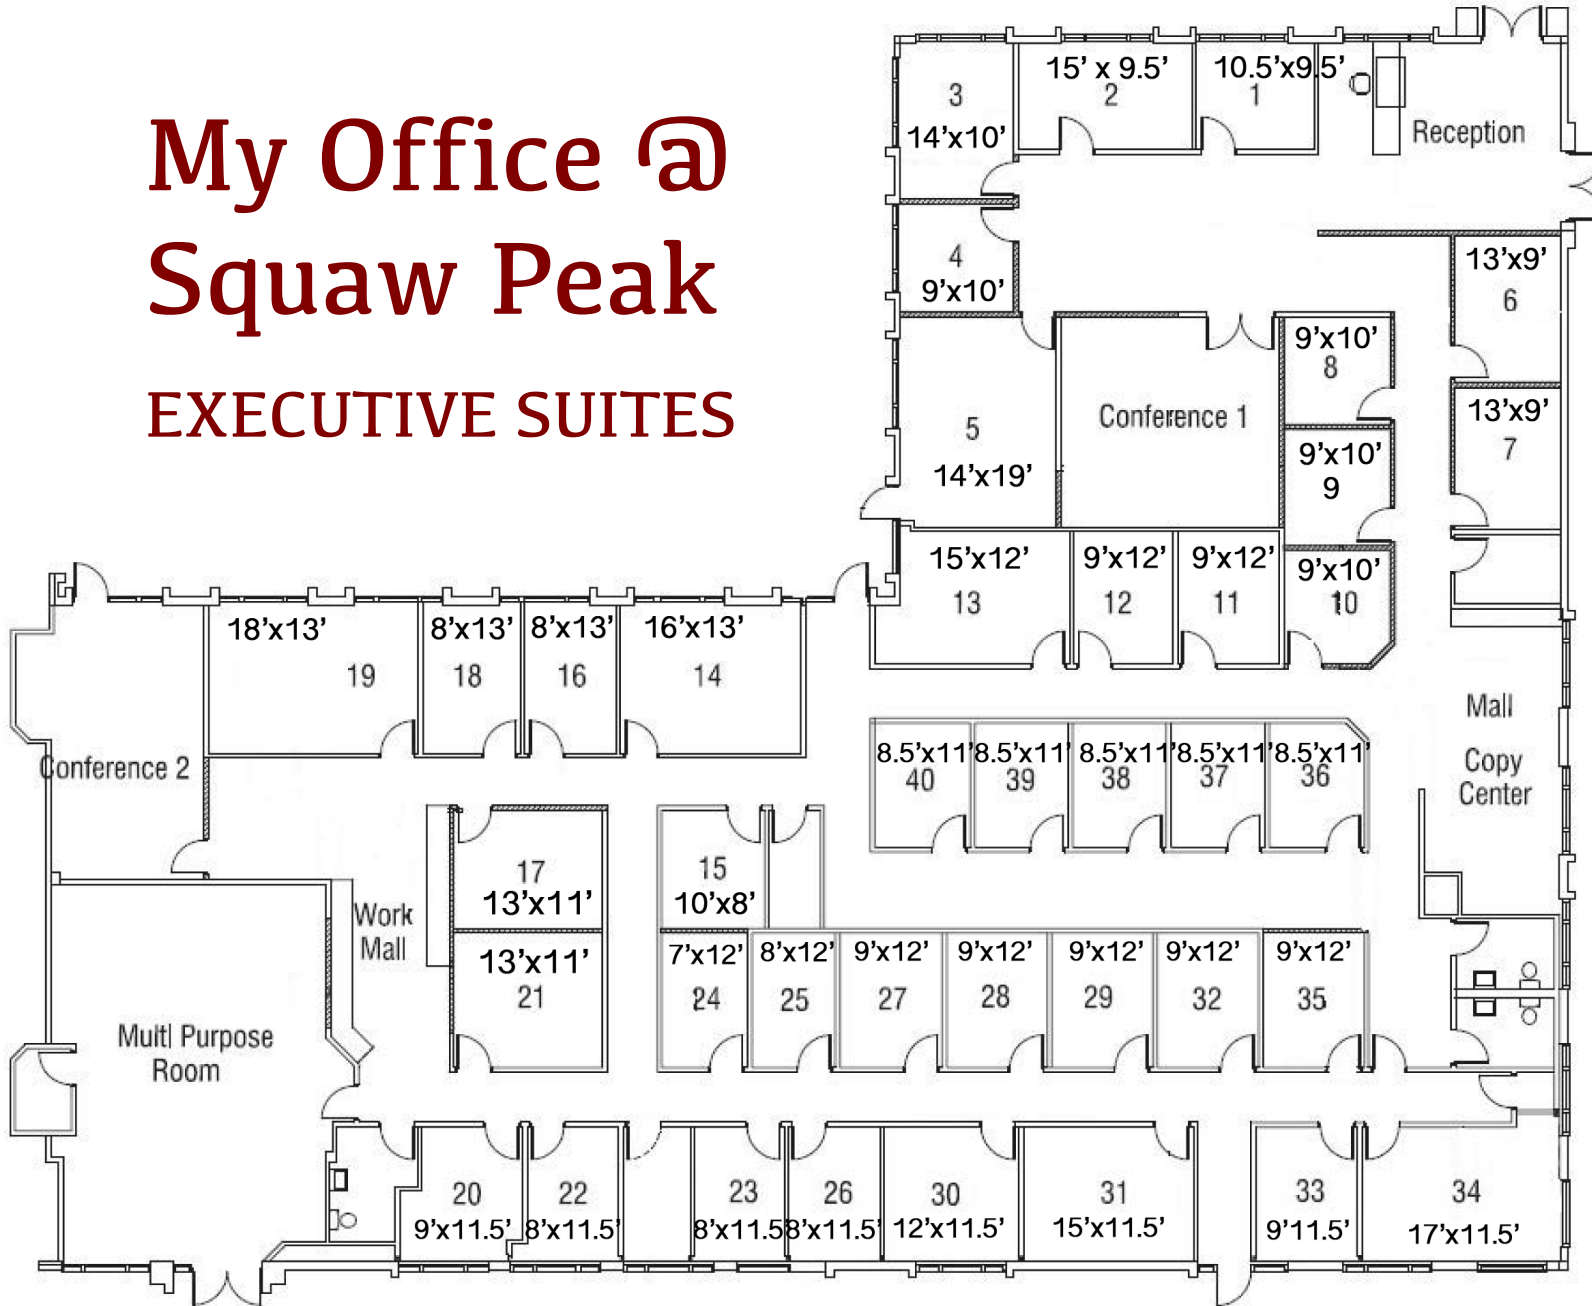

My Office @ Squaw Peak

EXECUTIVE SUITES

Measurements are approximate and information is subject to change without notice. 12/2016

7600 N. 15th Street
Suite 150
Phoenix, AZ 85020
 (across from the
 Pointe Hilton
 Squaw Peak Resort)